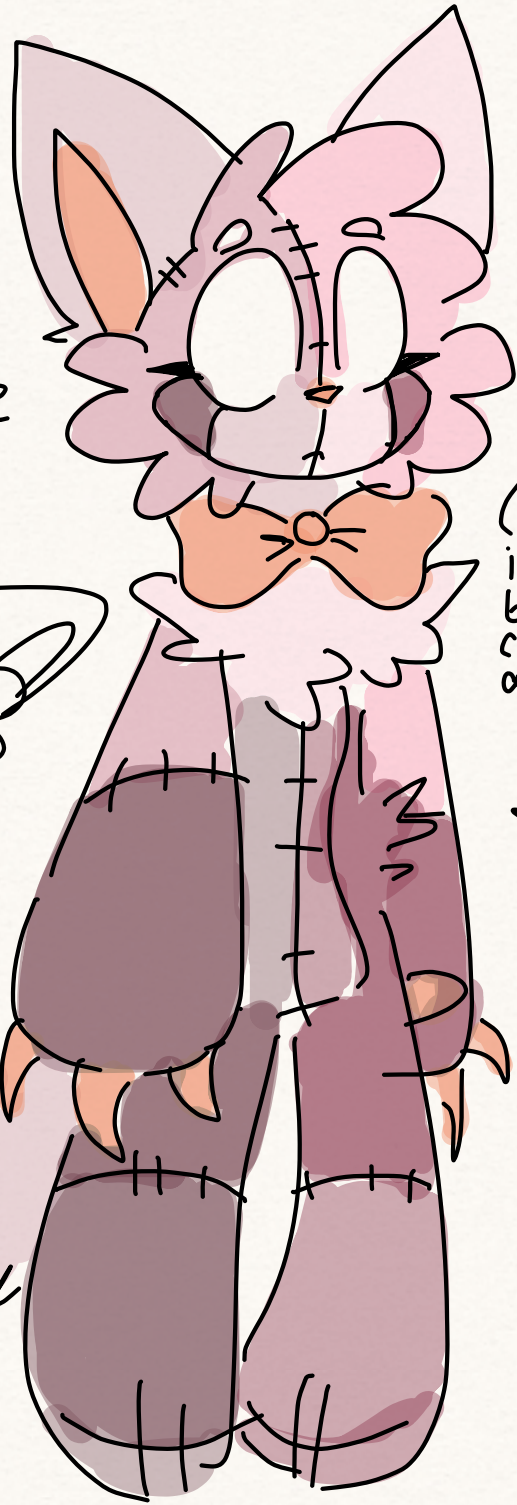

Bonnibel

Bonnie
Pinkey
Pink

They/it

- Red panda
- living plushie
- 2.5ft tall

Line art/
eye lids

anyone
wanna draw
them?

(colors are
innaccurate
because I
colored with
a highlighter)